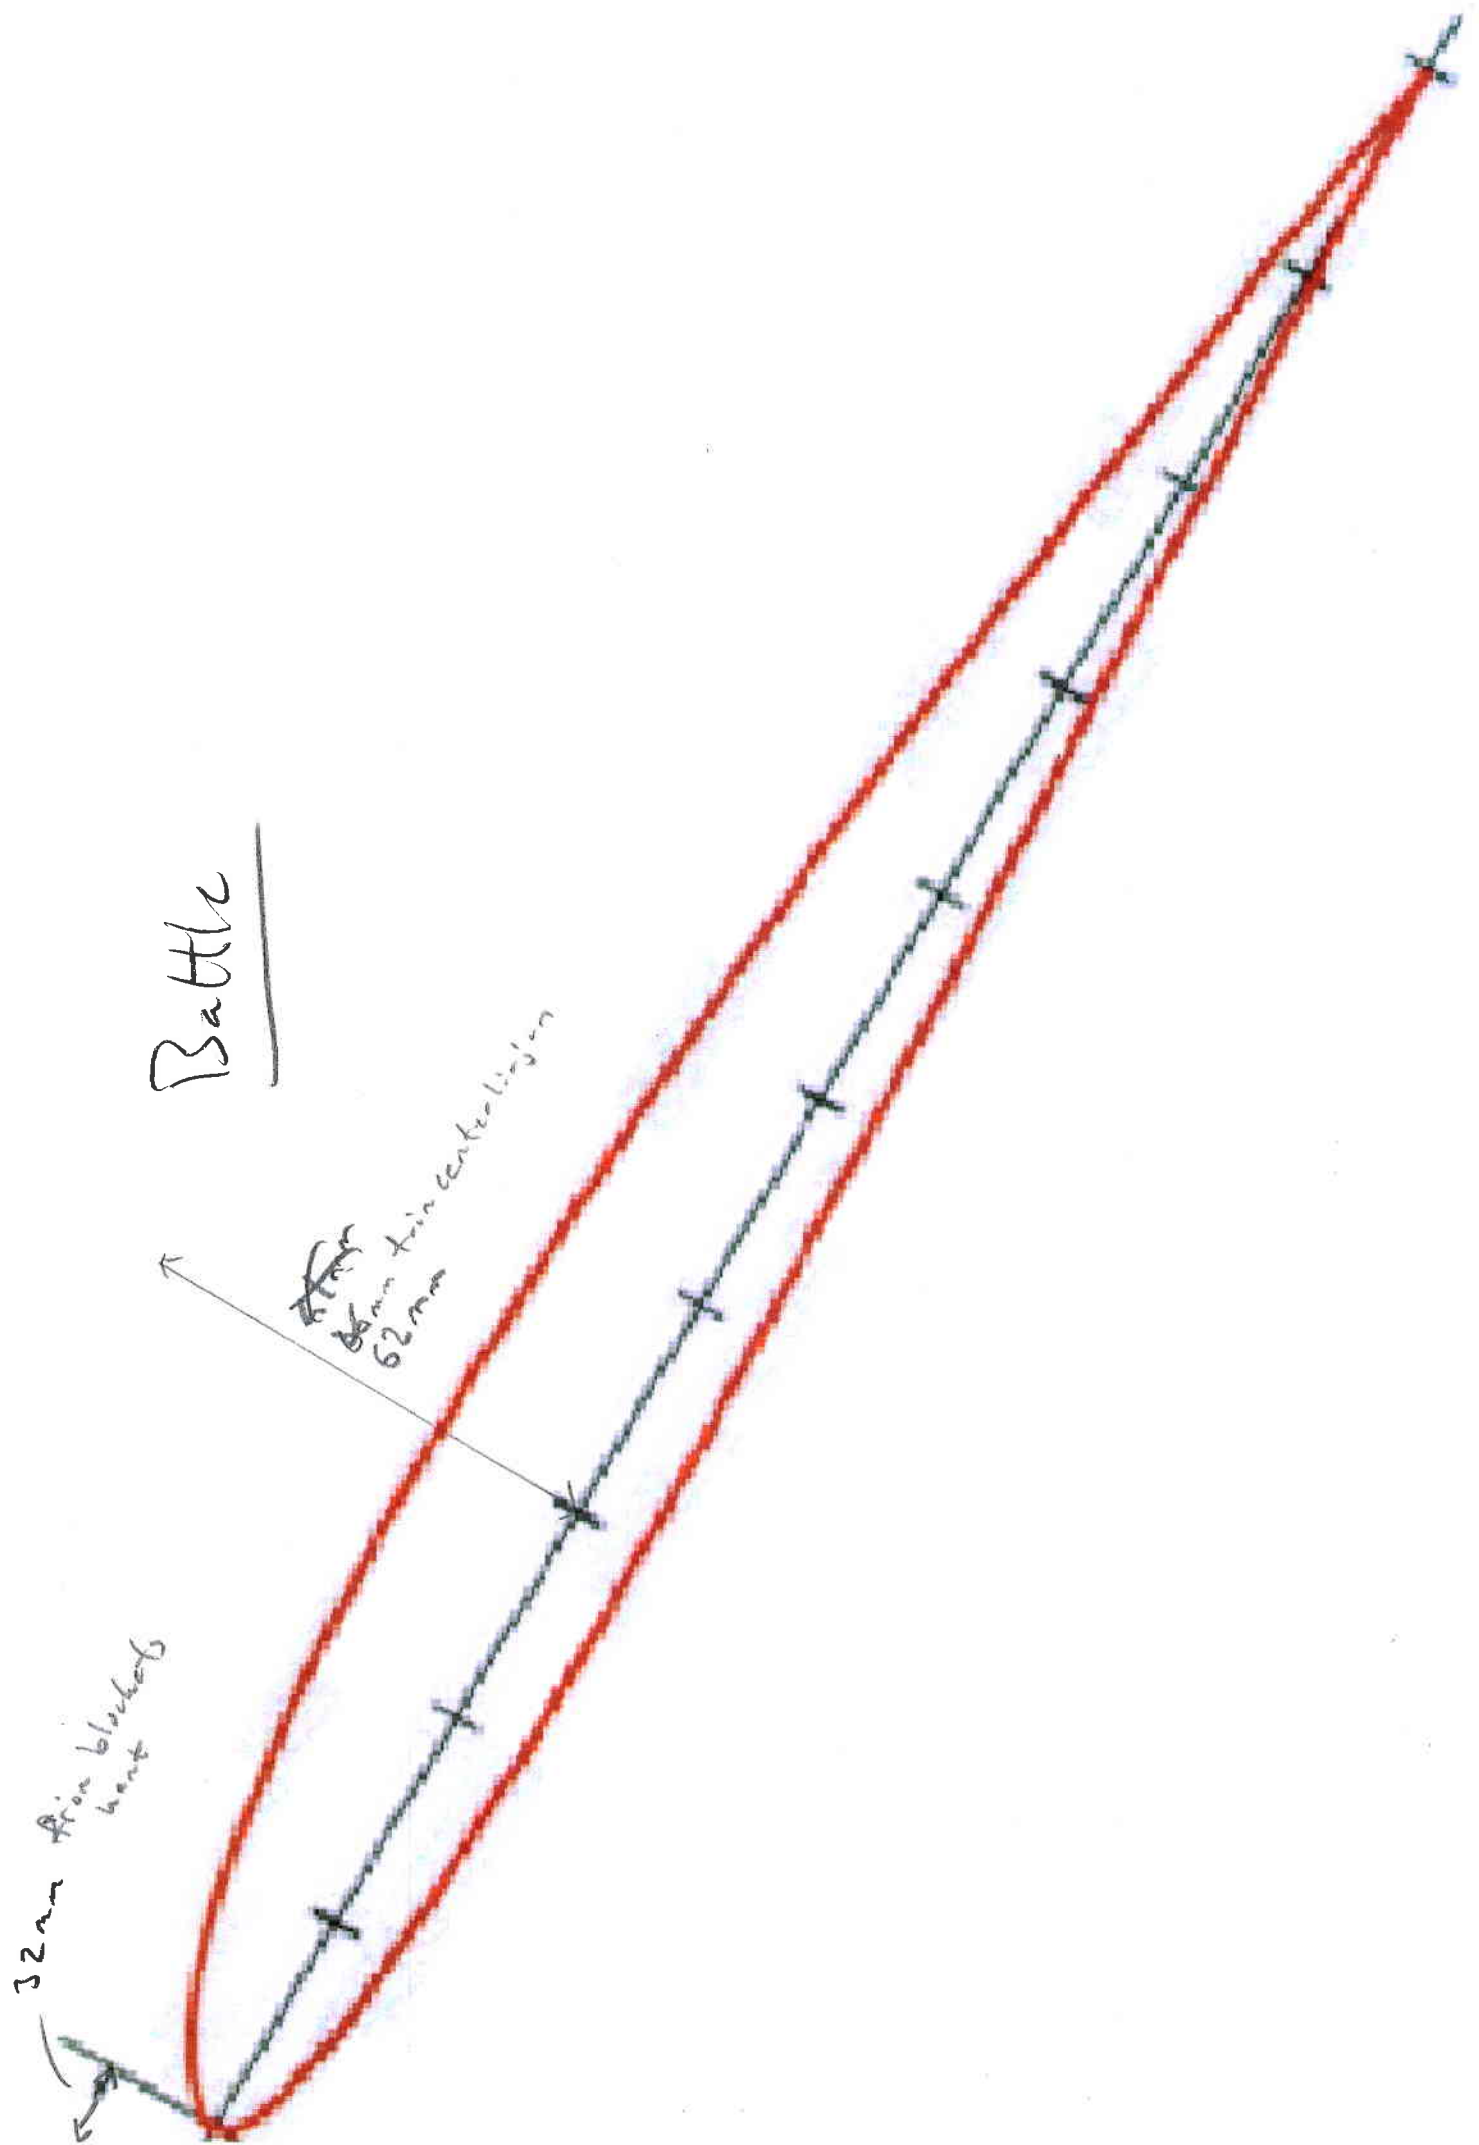

Battle

	A	B+C	D	E		
Kropp 1:	195mm	100mm	75mm	50mm		
Kropp 2:	365mm	100mm	75mm	80mm		
Kropp 3:	512mm	80mm	65mm	73mm		
Vinse	A	inner B (back)	C (top)	5 B	C	D (underside) E (overside)
	685mm	195mm	128.5 117	65mm	52mm	15mm 25mm
		B+C = 312mm			B+C = 117mm	

27,5

Battle

Battle

Battle

Battle

st2b

RATTLE

FIN

32mm from black
hand

Battle

51
62mm from center line