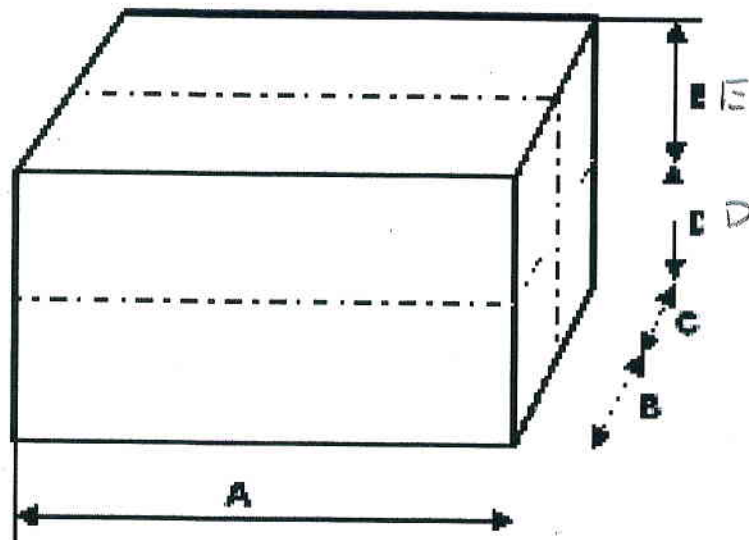

Battle

	A	B+C	D	E		
Kropp 1:	195mm	100mm	75mm	50mm		
Kropp 2:	365mm	100mm	75mm	80mm		
Kropp 3:	512mm	80mm	65mm	73mm		
Vinse	A	inner B (back)	C (top)	5 B	C	D (underside) E (overside)
	685mm	195mm	128.5 117	65mm	52mm	15mm 25mm
		B+C = 312mm			B+C = 117mm	

32mm from black
hand

Battle

51
62mm from center line